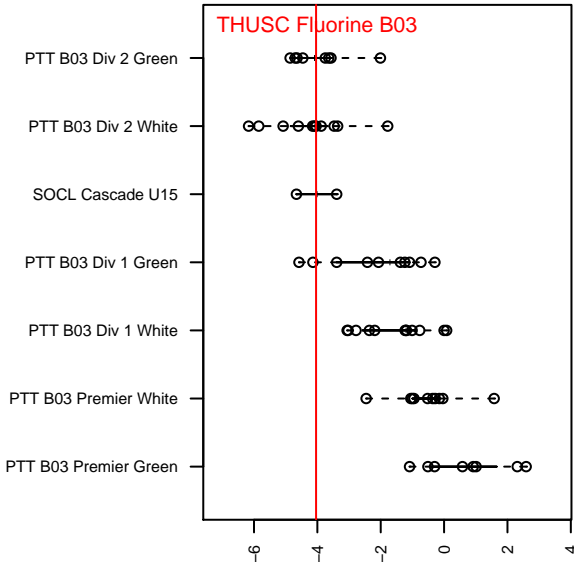

# THUSC Fluorine B03

Tualatin Hills United SC  
 Beaverton, OR  
 B03 total strength=886  
 attack=2.23 defense=0.81  
 fall league = PTT B03 Div 2 White  
 spr league = Spr OYS B03 Div 2 White

alt names used:  
 THUSC Flourine B03  
 THUSC 03B United Fluorine  
 THUSC 03B United Fluorine

Venues played:  
 2016 Mt Hood Challenge U14 Bronze  
 2016 PTT B03 Division 2 White  
 2016 Spr OYS B03 Division 2 White

**THUSC Fluorine B03**  
 Dots are actual minus expected GF (blue circles) and GA (red triangles).  
 Blue line is smoothed change in attack strength. Red is smoothed change in defense strength.

**attack and defense variance (black dot)  
relative to other teams  
and top 10 in region**

**attack and defense rating  
relative to others at age  
and all opponents in last 13 months**

**Performance relative to 13 month average**